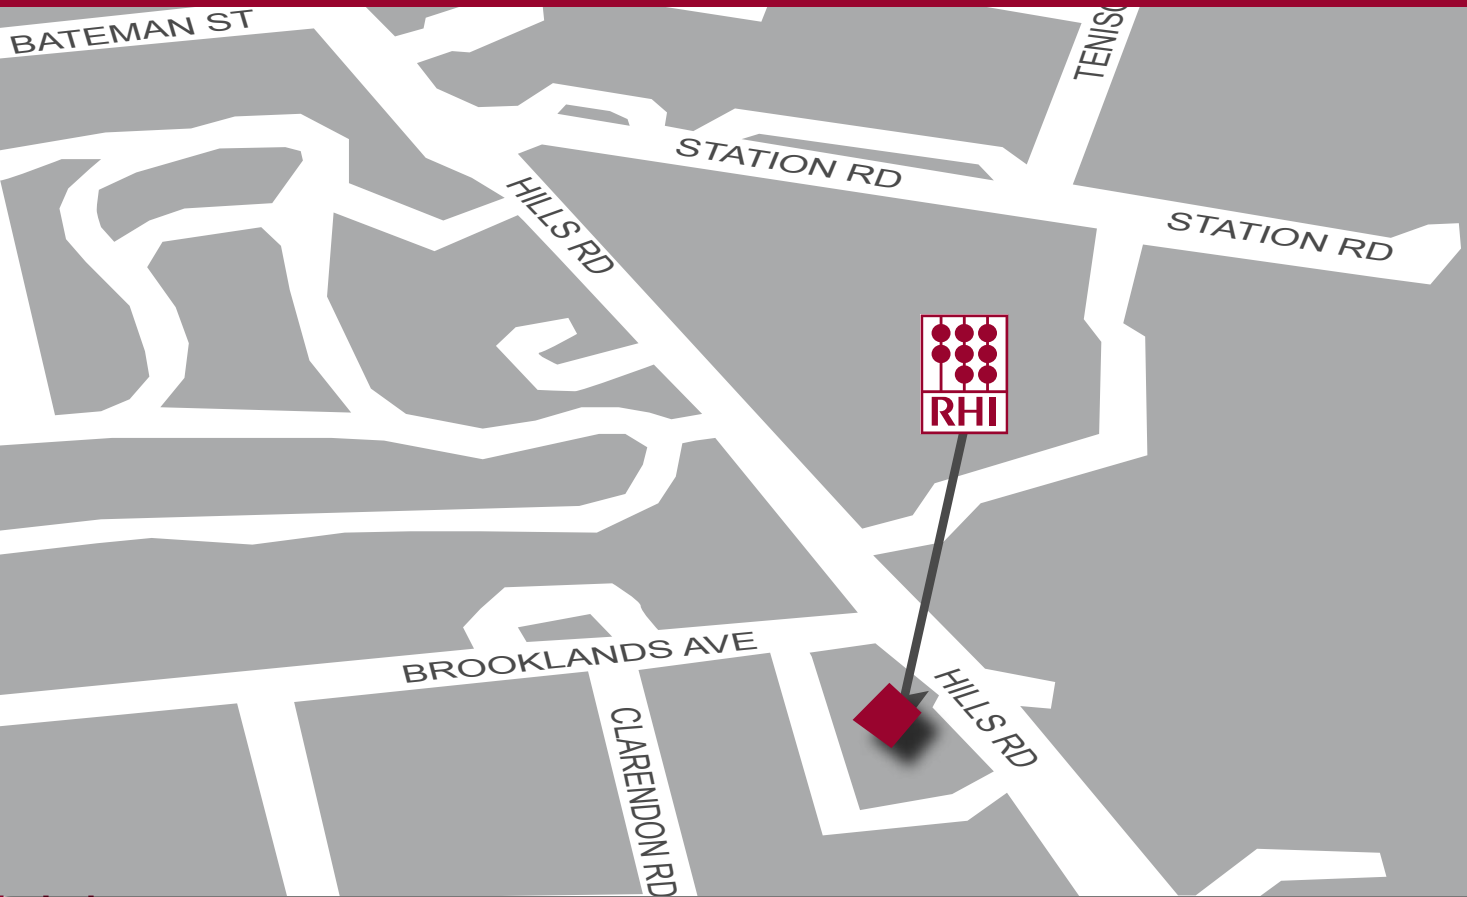

How to find us

City House

126-130 Hills Road

Cambridge, CB2 1RE

Telephone: 01223 341 400

Fax: 01223 351 455

Email: cambridge@roberthalf.co.uk

From the station

Continue along Station Road to the traffic lights on the junction of Hills Road. Go left onto Hills Road. Continue along Hills Road to the junction with Brooklands Avenue on the right. City House is the red brick building on the corner of Hills Road and Brooklands Avenue.

From the M11

Exit the M11 at Junction 11 signposted Cambridge and Trumpington Park and Ride. Follow the road through Trumpington towards Cambridge. At the traffic lights on the junction of Brooklands Avenue take the right turn (signposted Station). Continue along Brooklands Avenue taking the 2nd right into Clarendon Road. 200 yards along on the left there is an entrance into the car park, signposted City House and Unex House.

Robert Half®