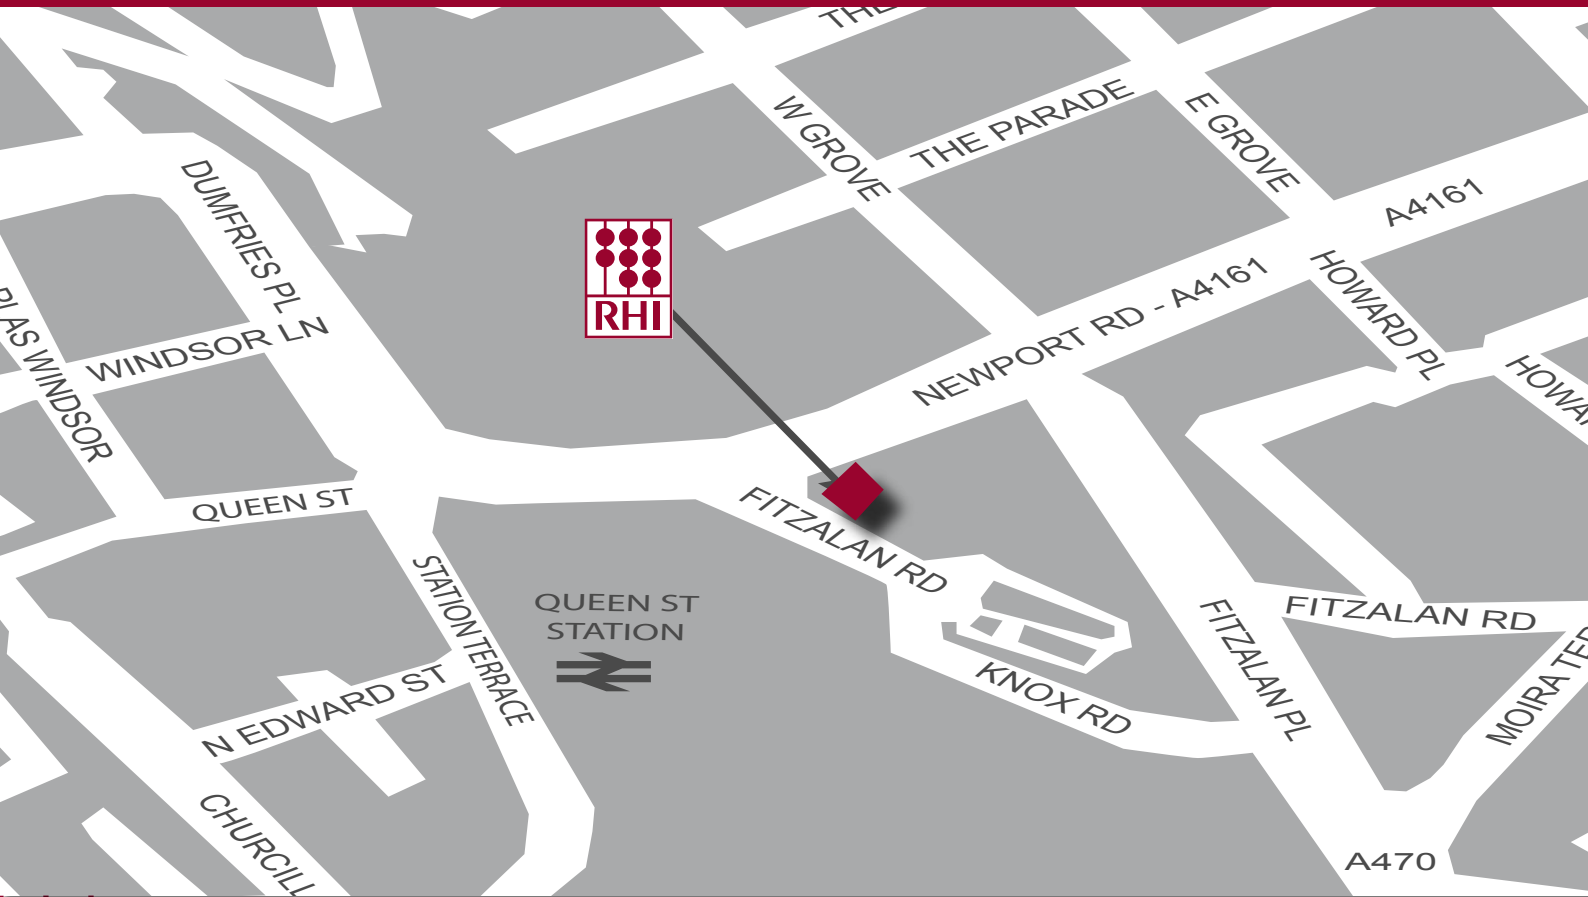

How to find us

**2nd Floor, Westville House
Fitzalan Court, Newport Road
Cardiff CF24 0EL
Telephone: 02920 557 300
Fax: 02920 458 050
Email: cardiff@roberthalf.co.uk**

Directions by Road

From M4 West

Exit the M4 at Junction 33. Take the 1st exit from the roundabout signposted A4232. Continue on the A4232 for approximately 9 miles. Pass under the Queens Gate tunnels, and approach the roundabout, take the 1st exit (leading to a second roundabout) take the second exit onto the Central Link towards the City Centre. Proceed along the Central Link for approximately 1 mile where you will then come to a set of traffic lights at the side of Cardiff Prison wall. Straight on at traffic lights at next traffic lights take 1st left into Knox road. Knox road car park is on the right hand side. Fitzalan Court is to the right upon exit of the car park.

From M4 East

Along the M4 approaching Cardiff take Junction 29 (A48M to Cardiff). The A48M will lead on to the A48. Take the third exit off the A48, signposted Cardiff and Docks East. At the roundabout, take 1st exit then proceed toward a second roundabout and take the second exit onto Newport Road and continue for approx 2.5 miles (following signs for Cardiff City Centre). You will pass a church with a large steeple at its entrance (third church on your left) Continue forward through traffic lights and the office is on left after the Blind Institute/O'Briens Sandwich shop Turn left at the zebra crossing (before the railway bridge) onto Fitzalan Road and Knox Court car park is on your left Fitzalan Court is to the right upon exit of the car park

Directions from Train Station

Queen Street Station is 5 minutes from the office. Exit train station and turn right, turn right again at Greggs bakery proceeding underneath the railway bridge, Fitzalan Court is the first block of offices after the zebra crossing.

Robert Half®