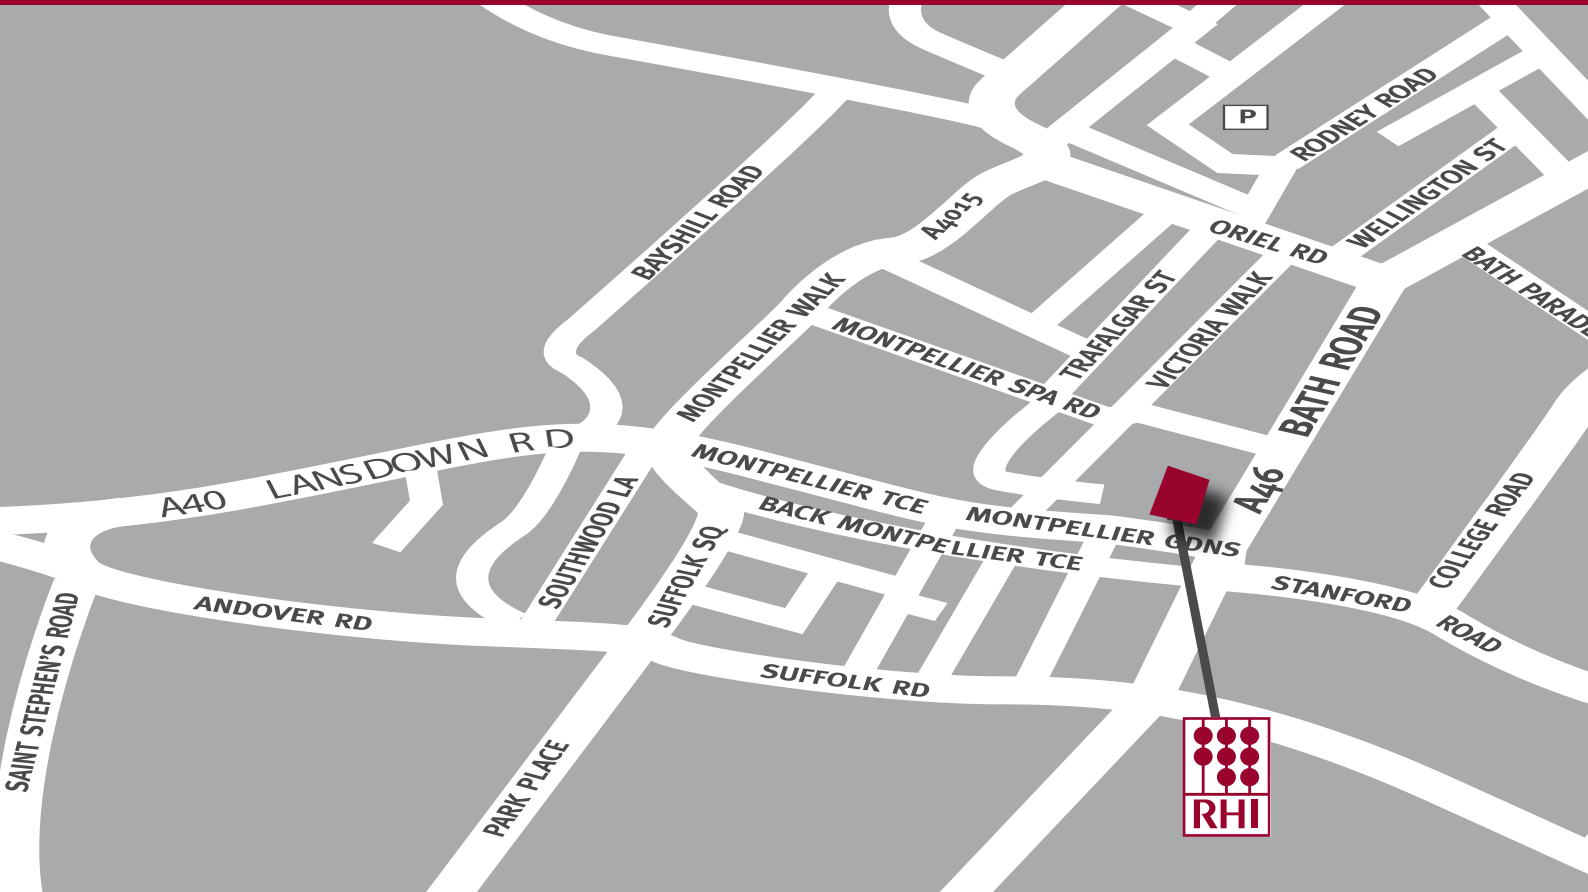

How to find us

1st Floor Eagle Tower
Montpellier Drive
Cheltenham GL50 1TA
Telephone: 01242 224391
Fax: 01242 224392
Email: cheltenham@roberthalf.co.uk

From the M5

Leave the M5 at junction 11. Follow the A40 towards Cheltenham town centre for approx 1.75 miles. At the Montpellier roundabout, follow the signposts towards Oxford into Montpellier Terrace. Take the first left and after approximately 100 metres bear right onto Montpellier Drive. The entrance to the Eagle Tower car park is on your right.

Public transport

There is a park and ride near the large B&Q just off the Golden Valley bypass. Buses run regularly from Gloucester to Cheltenham and the Eagle Tower is a 15 minute walk from Cheltenham train station.