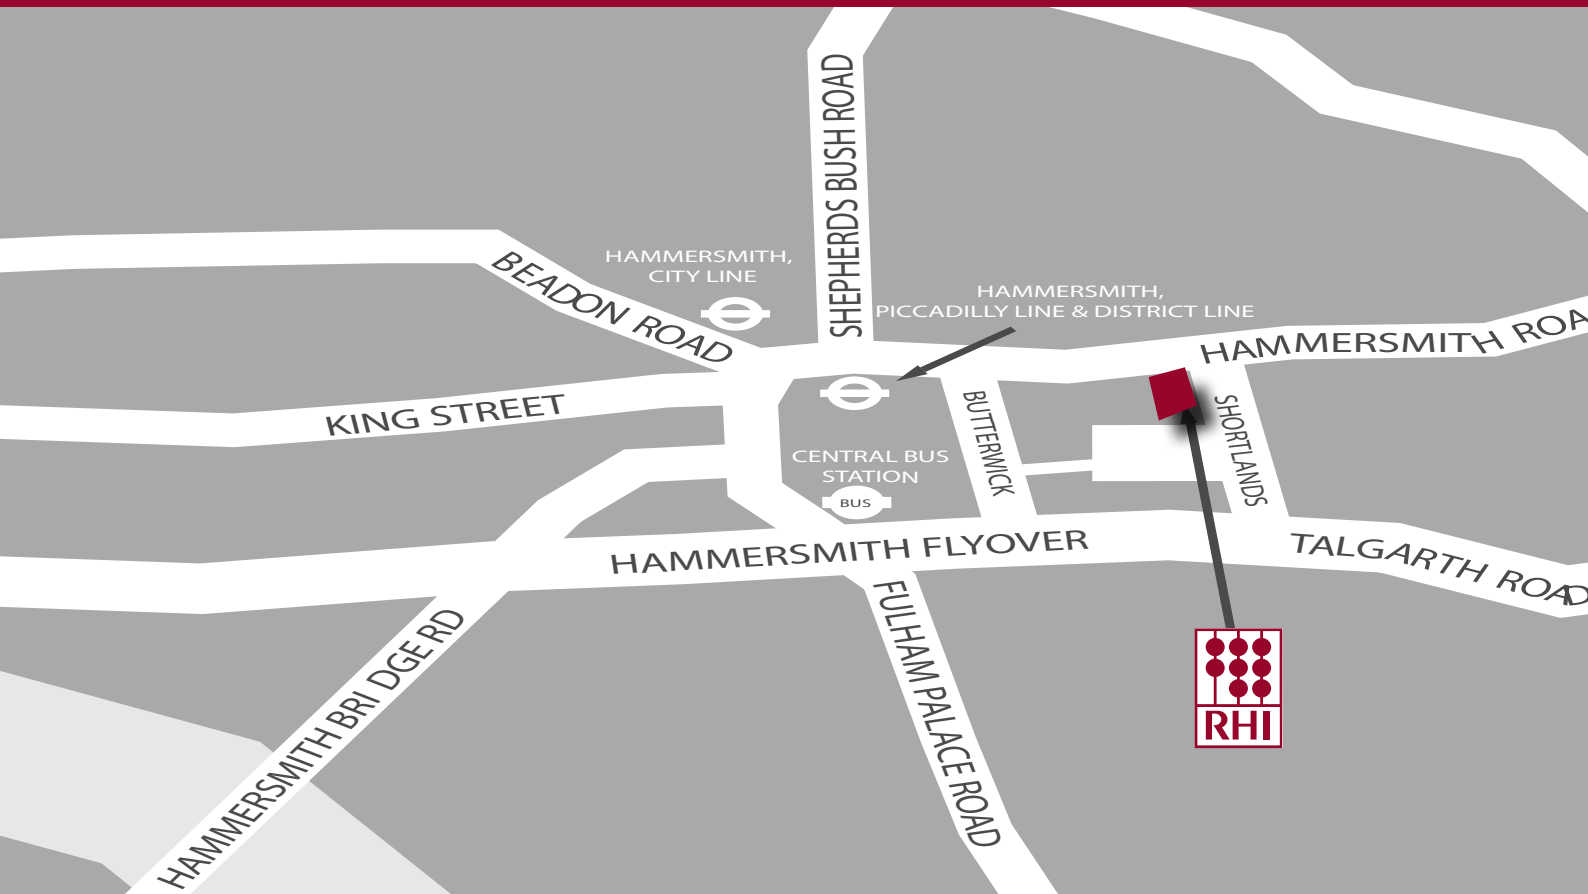

How to find us

Ground Floor, 3 Shortlands
Hammersmith, London, W6 8DD
Telephone : 0208 742 6300
Fax : 0208 748 6222
Email:
londonwest-temp@roberthalf.co.uk
londonwest-perm@roberthalf.co.uk
londonwest-mr@roberthalf.co.uk
londonwest@officeteamuk.com

By Public Transport

From the Underground, take the Hammersmith Broadway exit onto Hammersmith Road. Continue along the Hammersmith Road past the Sony and L'Oreal Buildings until you reach Shortlands on your right hand side, next to the Novotel Hotel.

Robert Half®