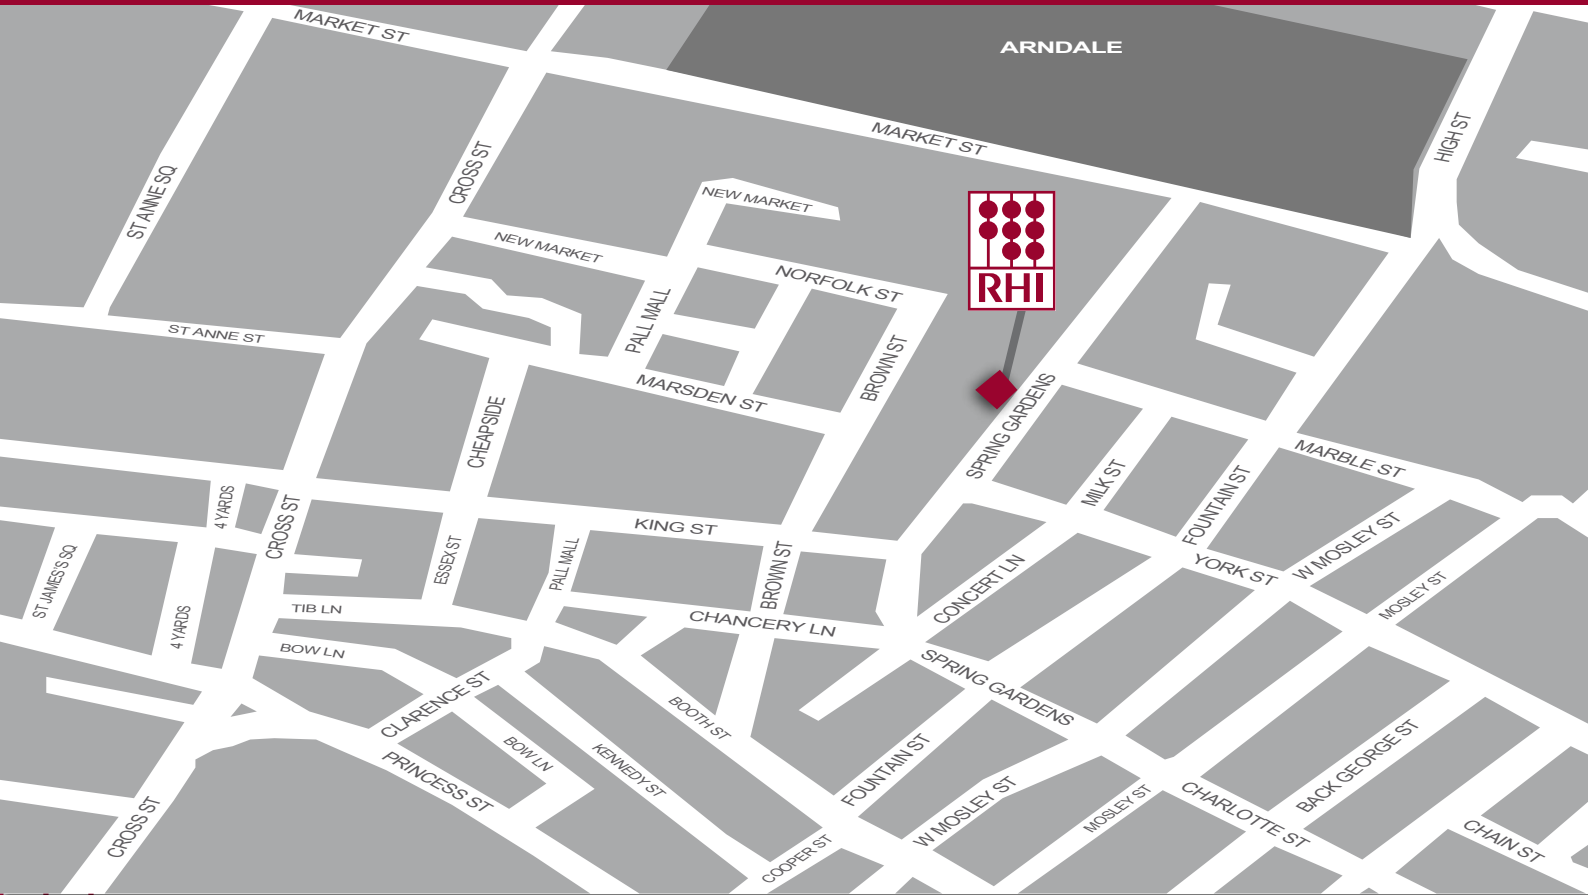

How to find us

8th Floor, The Zenith Building

26 Spring Gardens

Manchester, M2 1AB

Telephone: 0161 828 6100

Fax: 0161 839 2111

Email: manchester@roberthalf.co.uk

From M6 - South (London, Birmingham)

Exit M6 at J19 (Knutsford). At roundabout, take the 3rd exit for A556 Manchester. Continue ahead for 4 miles and at the roundabout, take 3rd exit onto M56, leading to A5103. Continue along the dual carriageway for 7 miles and follow signs for City Centre. At roundabout, take the exit following signs for GMEX, leading into Madlock Street. At 2nd set of lights, turn right into Chepstow Street. Cross into Portland Street, through 2 set of lights, then take 2nd left into Charlotte Street. Follow Charlotte Street round to Spring Gardens. We are situated above the General Post Office. The nearest car park is situated on York Street.

From M6 - North (Preston)

Exit M6 at J30 Manchester onto M61. Exit M61 at J2 onto A580, which leads onto A6. Go through Salford, past McDonalds on your right and the University on your left. Carry on until you reach a set of lights with Trinity Way running across. At next set of lights, turn right into New Bailey Street. Carry on until you reach the 5th set of lights then turn left into Portland Street. Go through 1st lights then take 2nd left into Charlotte Street. Follow Charlotte Street round to Spring Gardens. We are situated above the General Post Office. The nearest car park is situated on York Street.

Robert Half®