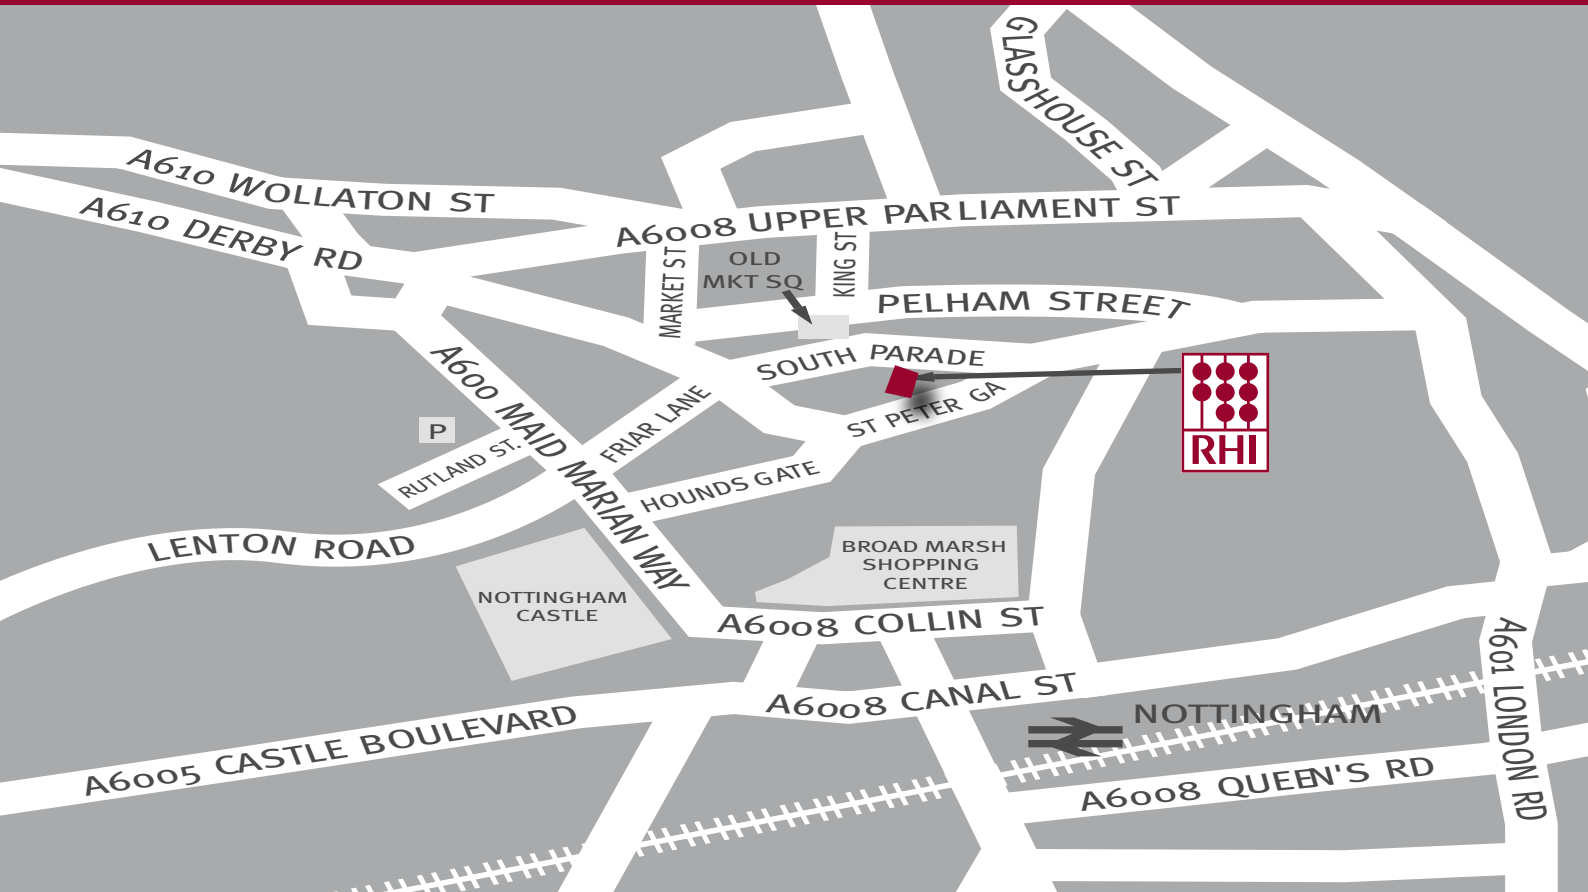

How to find us

3rd Floor

Norwich Union House

South Parade Nottingham, NG1 2LH

Telephone: 0115 9508 811

Fax: 0115 9437 421

Email: nottingham@roberthalf.co.uk

By Public Transport

Exit the station and turn right onto Carrington Street. Cross straight over two sets of lights and walk straight through Broad Marsh Shopping Centre. Continue along first Lister Gate and then Wheeler Gate. On reaching the Market Square turn right and find Norwich Union House (50 yards along on the right hand side).

By Road

- From the M1
  From J24 follow A453 Nottingham. From the ring road follow the signs to the City Centre.
- From J25
  Follow A52 Nottingham. From the ring road follow the signs to the City Centre.
- From J26
  Follow A610 Nottingham. From the ring road follow the signs to the City Centre.

Then Nottingham Castle and park in the NCP at Rutland Street. On leaving the car park cross over Maid Marian Way and walk down Friar Lane. On reaching the Market Square turn right and find Norwich Union House (50 yards along on the right hand side).

Robert Half®