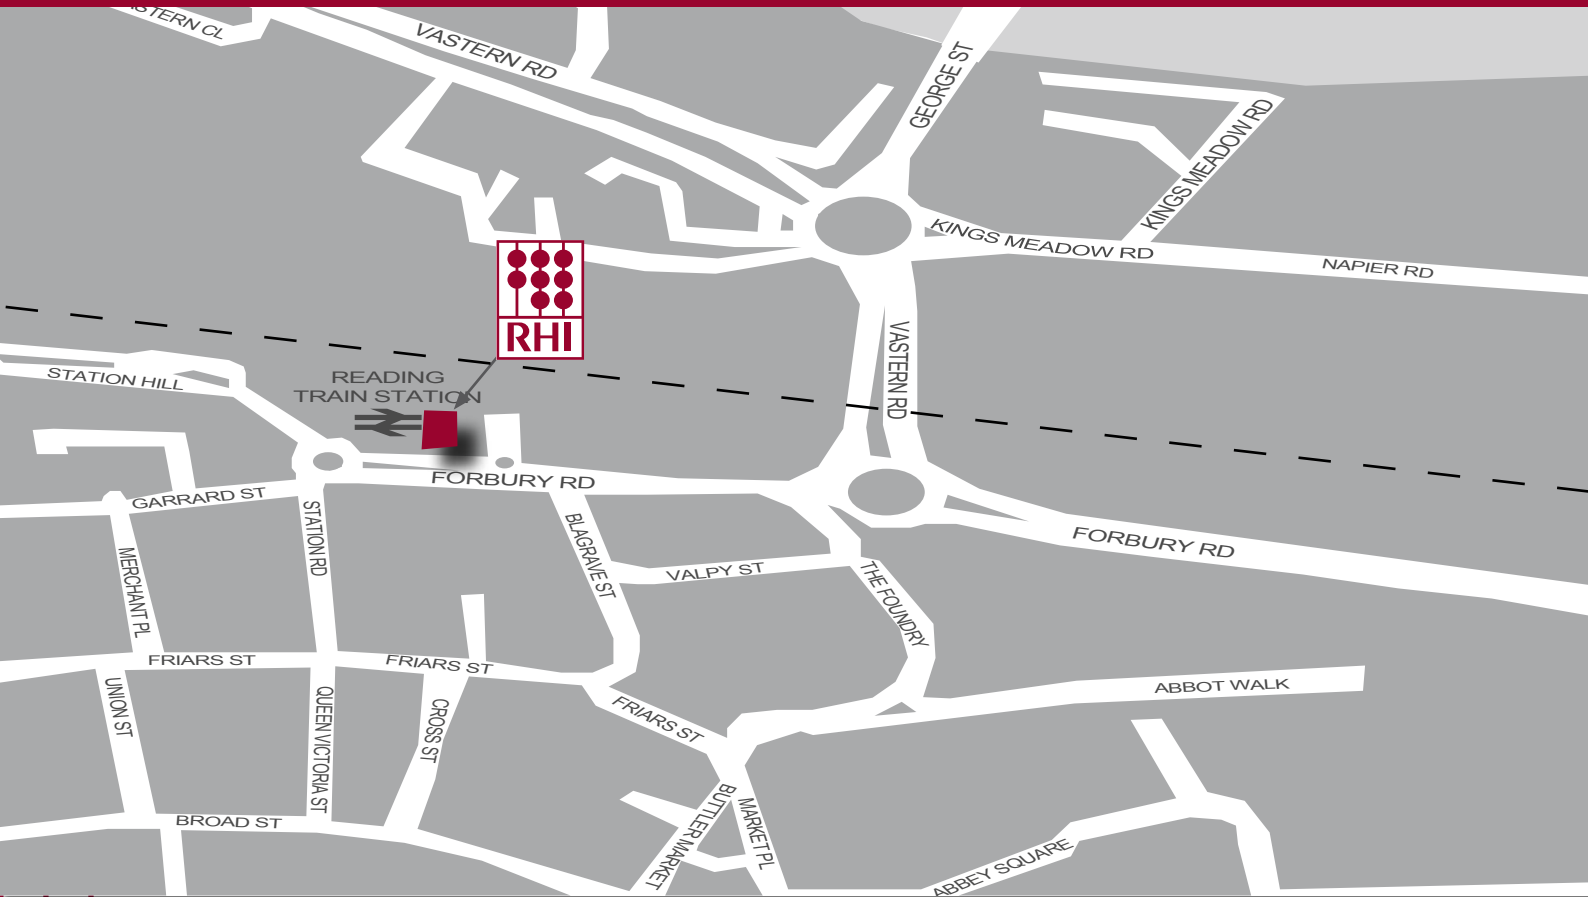

How to find us

Ground Floor East

Apex Plaza, Forbury Road

READING, RG1 1AX

Tel: 01189 028 888

Fax: 01189 582 552

Email: reading@roberthalf.co.uk

Directions by Bus

Most buses in Reading stop at the Train Station. The Apex Plaza is linked to Reading station by a walkway – the entrance is opposite the Marks & Spencer on the station concourse. Our offices are located on the Ground Floor of the Apex Plaza.

Directions by Car

From M4, exit at Junction 11. At roundabout, take exit signposted A33 to Reading. (The Worton Grange Business Park is on the right with the Madejski Stadium Conference Centre and Hotel on the left.) Continue on the A33 for about 2 miles. Continue straight ahead following signposts for A329 towards Caversham. Continue through the underpass and up the slip road on the left, following signs to Garrard Street Car Park. At roundabout turn right, signposted to Car Park, and bear left at the traffic lights to Garrard Street Car Park, then take the first right. The Car Park entrance is towards the end of the road on the left. The Car Park is situated opposite Reading Train Station. The Apex Plaza is linked to Reading station by a walkway – the entrance is opposite the Marks & Spencer on the station concourse. Our offices are located on the Ground Floor of the Apex Plaza.