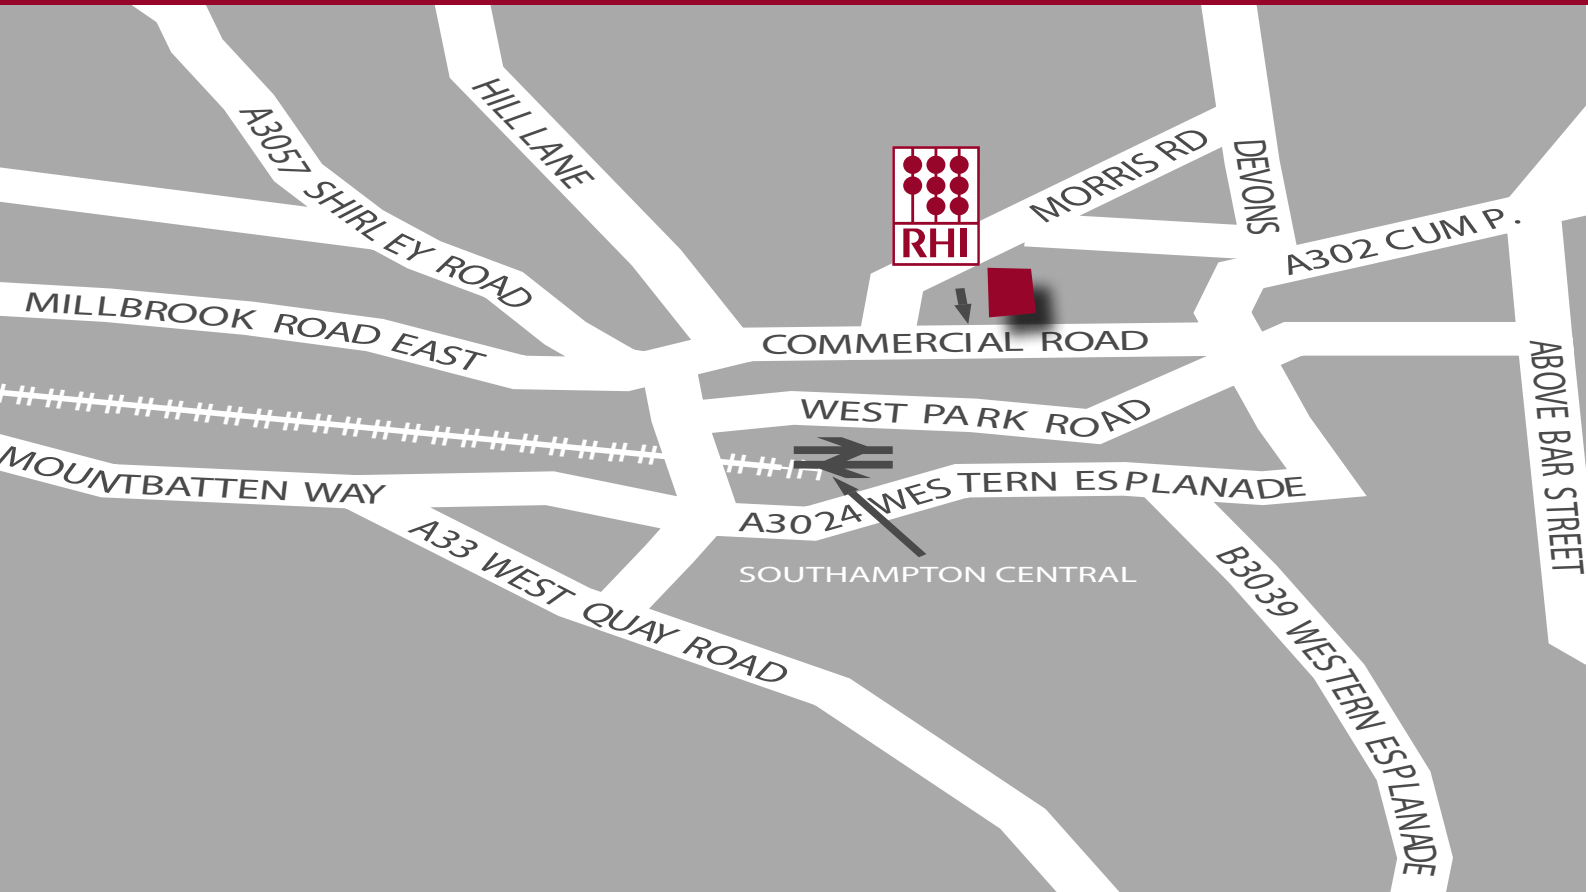

How to find us

**Robert Half International,
3rd Floor, Oceana House,
39-49 Commercial Road,
Southampton,
Hampshire, SO15 1GA.**

Telephone: 02380 718940

Fax: 02380 718949

Email:

southcoast-temp@roberthalf.co.uk

southcoast-perm@roberthalf.co.uk

southcoast-mr@roberthalf.co.uk

southcoast@officeteamuk.com

By Public Transport

From Southampton Central Station - Exit via main entrance. Go straight on. Turn right into Commercial Road.

From M3 Southbound

Follow M3 until end point (when it joins the Junction 4 of M27) and follow the A33 signposted Southampton. At roundabout, go straight over. At lights, go straight over. Follow signs for the Docks. At roundabout (Charlotte's Place, Jury Inn Hotel), take 4th exit into Brunswick Place. Road curves to left, get in right hand lane and turn right into Commercial Road.

We are located on the right.

From M27 West

Exit at J5 and follow signs for town centre (Southampton A335)

From M27 East

Exit at J3 and follow signs for town centre.

Robert Half®