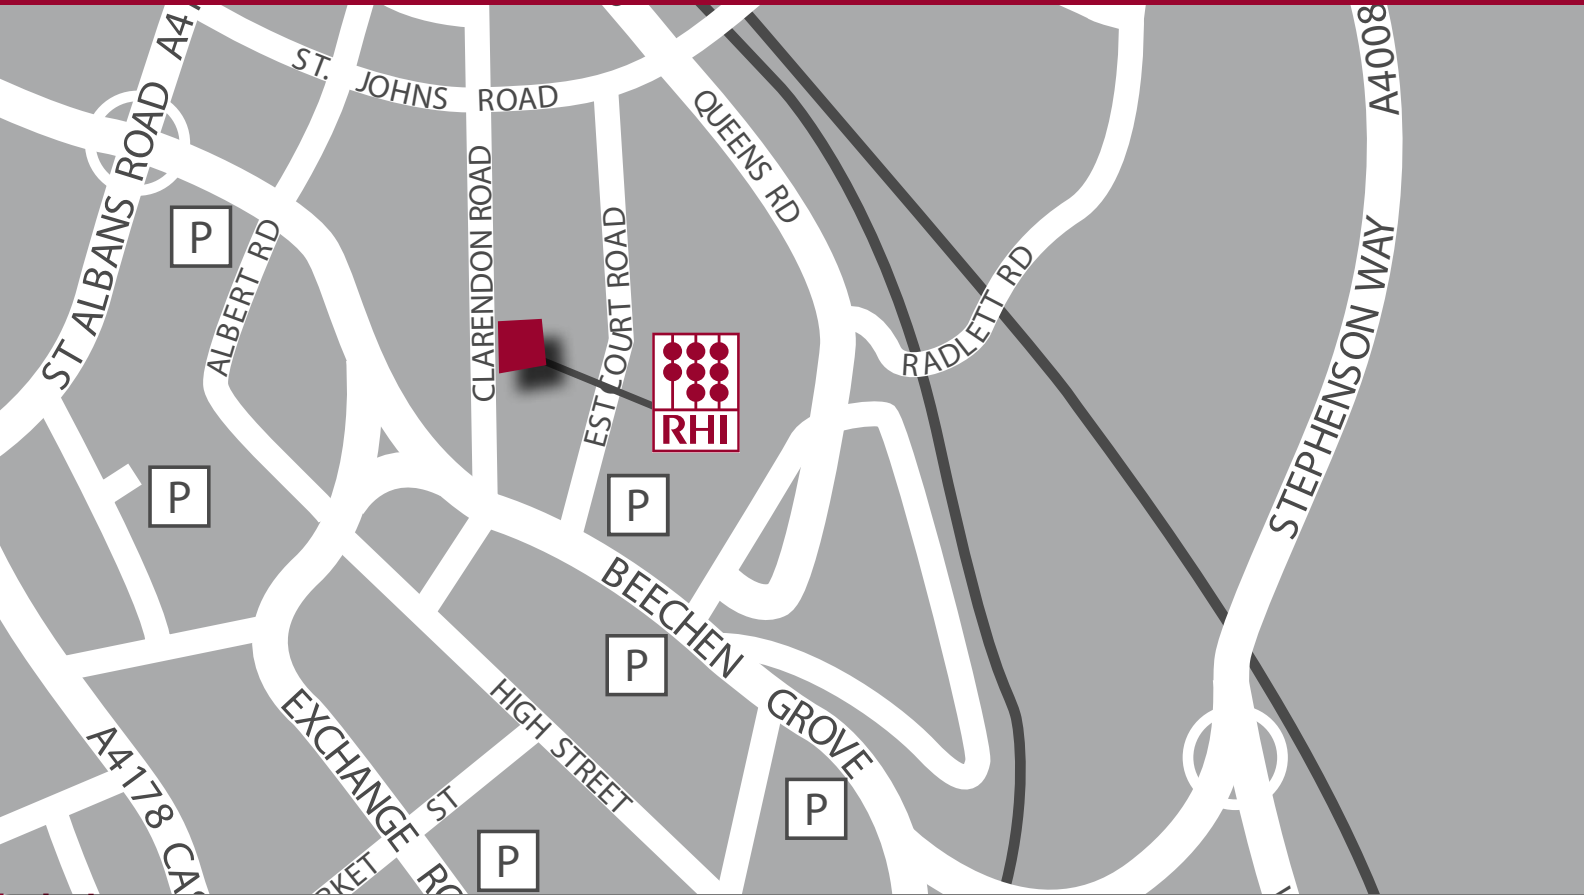

How to find us

1st Floor East, Suite 34 Clarendon Road
Watford Hertfordshire, WD17 1JJ
Telephone: 01923 691 333
Fax: 01923 801 491
Email: watford@roberthalf.co.uk

Directions from the motorway

Leave M1 at junction 5. At the roundabout take the exit on to the A4008 Stephenson Way. At the next roundabout take the second exit. At the next roundabout take the first exit on to Radlett Road. At the roundabout take the second exit on to Orphanage Road. Go straight across the 1st roundabout and at the 2nd roundabout take the 3rd exit on to Woodford Road. Bear left on to Clarendon Road. There are 2 visitor parking spaces at the front of the building - these are numbers 3 and 4.

Directions on foot from the Train Station

Walk straight up Clarendon Road to number 34.

Robert Half®